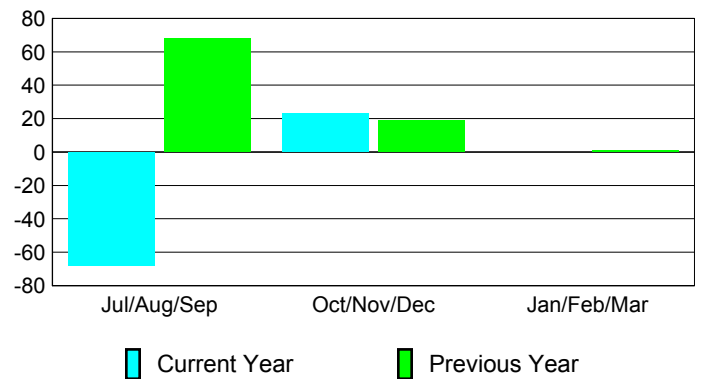

Membership Results
2012-2013

Membership
2011-2012

Month	Net Memb Goal	Actual New Memb	Actual Dropped Memb	Gain/Loss of Memb	Gain/Loss of Memb
Jul/Aug/Sep	100	233	-301	-68	68
Oct/Nov/Dec	100	133	-110	23	19
Jan/Feb/Mar	50				1
Totals	250	366	-411	-45	88

Membership Results 2012-2013

Goal, New, Dropped, Gain/Loss

Comparison of Membership Gain/Loss

Current Year Compared to the Previous Year

Gender Comparison 2012-2013

Jul/Aug/Sep

Oct/Nov/Dec

Jan/Feb/Mar