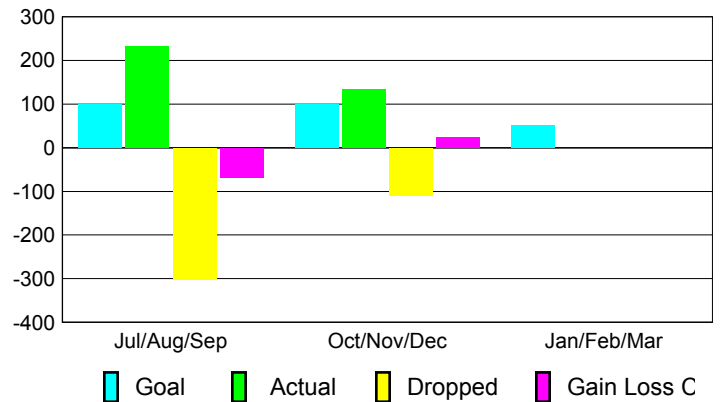

Membership Results 2012-2013

Goal, New, Dropped, Gain/Loss

Comparison of Membership Gain/Loss

Current Year Compared to the Previous Year