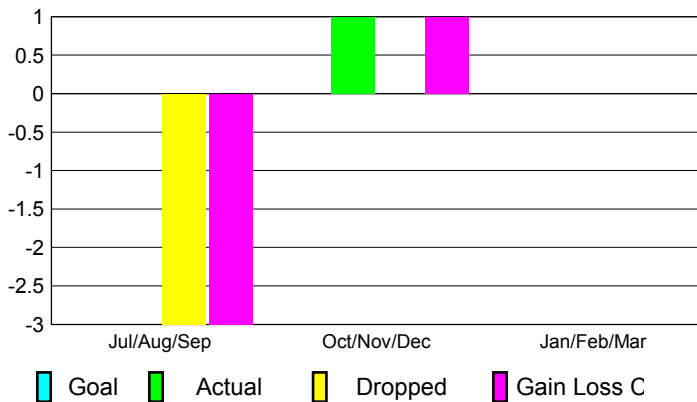

2012-2013 GMT Reports for District (or Undistricted) **District 356 E**

GMT: BYEONG-DEOK KIM

Location: REPUBLIC OF KOREA

GMT CA: 5

CLUBS

Club Results
2012-2013

Clubs
2011-2012

Month	New Club Goal	Actual New Clubs	Actual Dropped Clubs	Gain/Loss of Clubs	Gain/Loss of Clubs
Jul/Aug/Sep	0	0	-3	-3	0
Oct/Nov/Dec	0	1	0	1	0
Jan/Feb/Mar	0				0
Totals	0	1	-3	-2	0

Club Results 2012-2013

Goal, New, Dropped, Gain/Loss

Comparison of Club Gain/Loss

Current Year Compared to the Previous Year

YTD Status Quo Clubs 2012-2013

Status Quo Clubs Compared to Status Quo Members

MEMBERSHIP