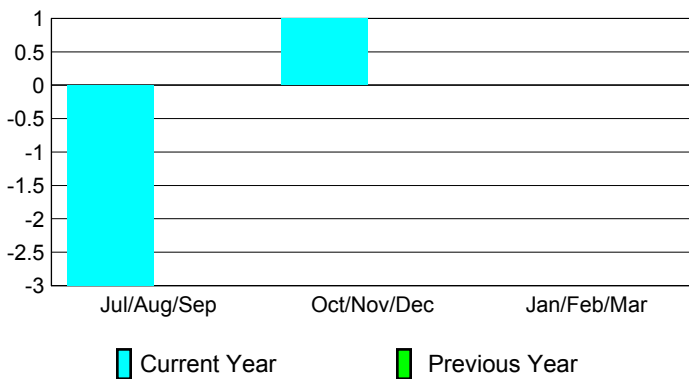

2012-2013 GMT Reports for District (or Undistricted) **District 356 E**

GMT: BYEONG-DEOK KIM

Location: REPUBLIC OF KOREA

GMT CA: 5

CLUBS

Club Results
2012-2013

Clubs
2011-2012

Month	New Club Goal	Actual New Clubs	Actual Dropped Clubs	Gain/Loss of Clubs	Gain/Loss of Clubs
Jul/Aug/Sep	0	0	-3	-3	0
Oct/Nov/Dec	0	1	0	1	0
Jan/Feb/Mar	0				0
Totals	0	1	-3	-2	0

Club Results 2012-2013

Goal, New, Dropped, Gain/Loss

Comparison of Club Gain/Loss

Current Year Compared to the Previous Year

YTD Status Quo Clubs 2012-2013

Status Quo Clubs Compared to Status Quo Members

MEMBERSHIP